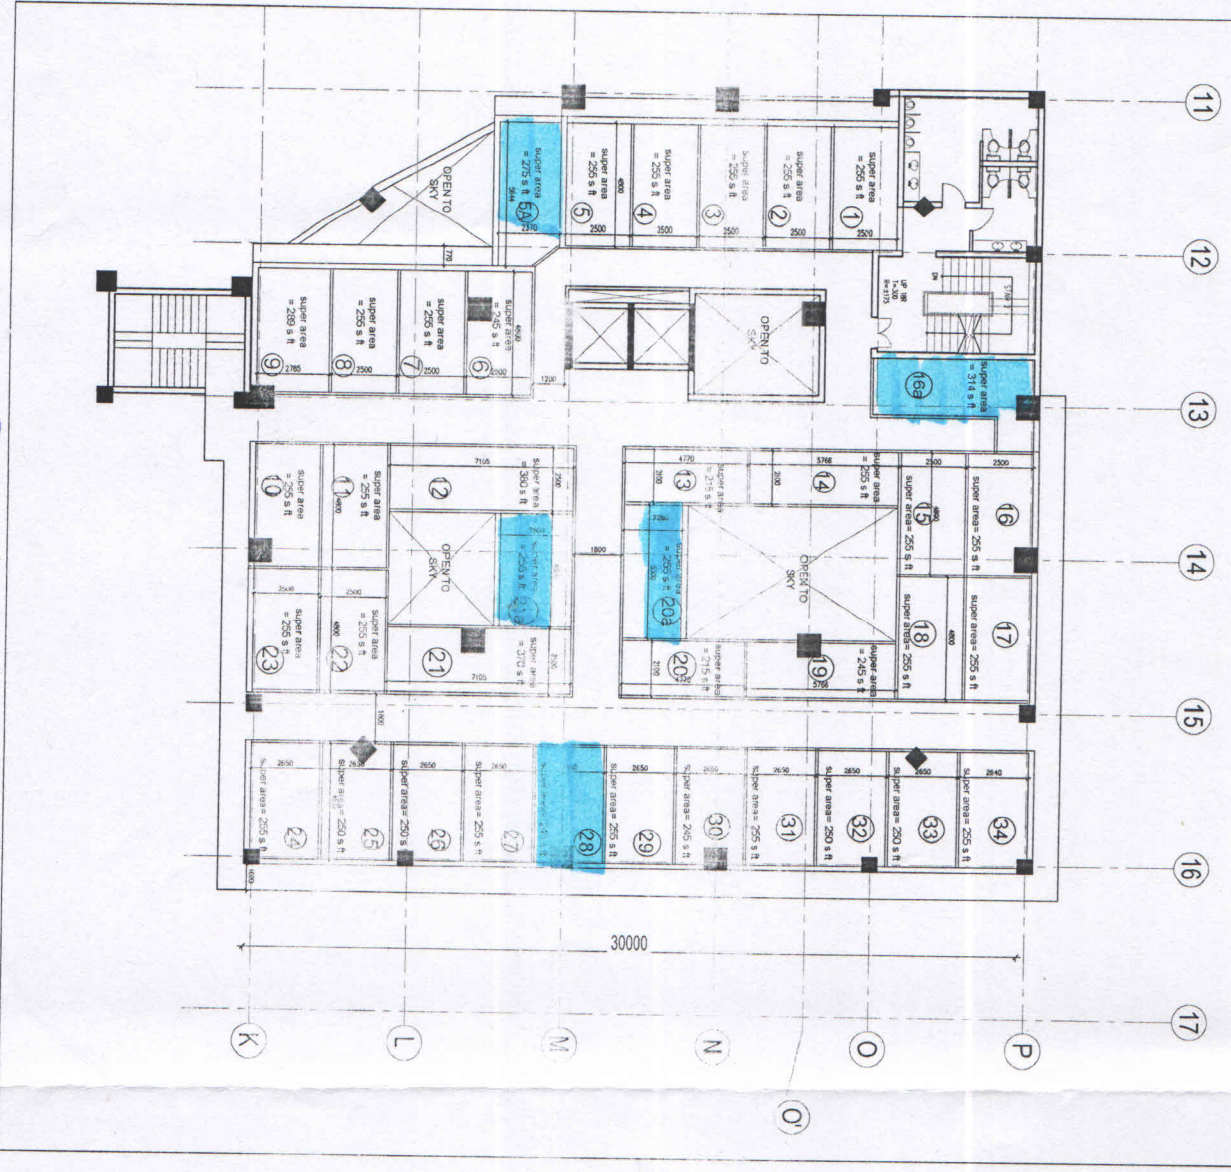

STH FLOOR

REVISED OFFICE LAYOUT  
DATE - 11/01/2017

Important Update regarding Crystal-36 received from Hil on 20/1/2017.