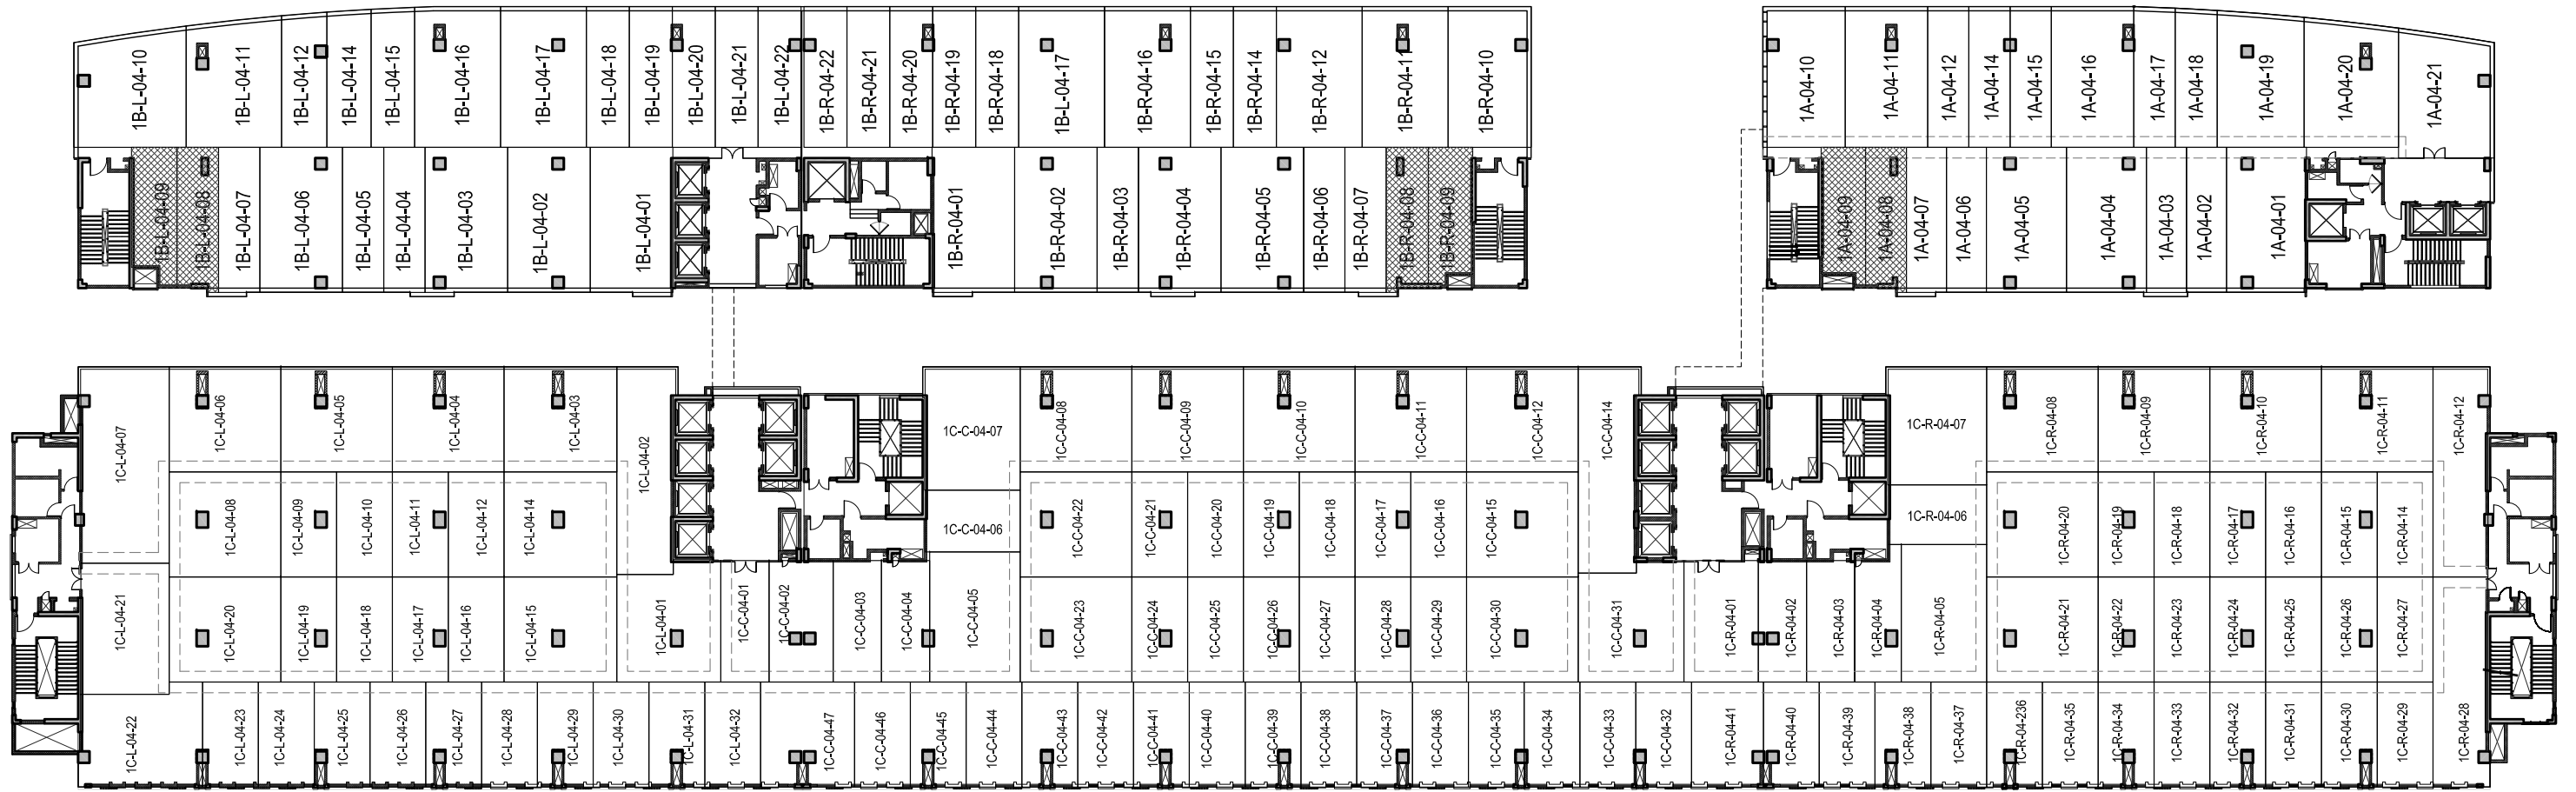

GROUND FLOOR PLAN

-All non-lockable units, demarcation of Unit shown is in this Layout plan will not exist at Site

TOWER ONE WTC NOIDA

Disclaimer: No claim is made as to the accuracy or authenticity of the content. All representations made are for illustrative purpose and are not intended to be exhaustive. Please refer to the booking application / agreement / other documents in totality for detailed terms and conditions.

FIRST FLOOR PLAN

-All non-lockable units, demarcation of Unit shown in this Layout plan will not exist at Site

TOWER ONE WTC NOIDA

Disclaimer: No claim is made as to the accuracy or authenticity of the content. All representations made are for illustrative purpose and are not intended to be exhaustive. Please refer to the booking application / agreement / other documents in totality for detailed terms and conditions.

SECOND FLOOR PLAN

-All non-lockable units, demarcation of Unit shown in this Layout plan will not exist at Site

TOWER ONE WTC NOIDA

Disclaimer: No claim is made as to the accuracy or authenticity of the content. All representations made are for illustrative purpose and are not intended to be exhaustive. Please refer to the booking application / agreement / other documents in totality for detailed terms and conditions.

THIRD FLOOR PLAN

-All non-lockable units, demarcation of Unit shown in this Layout plan will not exist at Site

TOWER ONE WTC NOIDA

Disclaimer: No claim is made as to the accuracy or authenticity of the content. All representations made are for illustrative purpose and are not intended to be exhaustive. Please refer to the booking application / agreement / other documents in totality for detailed terms and conditions.