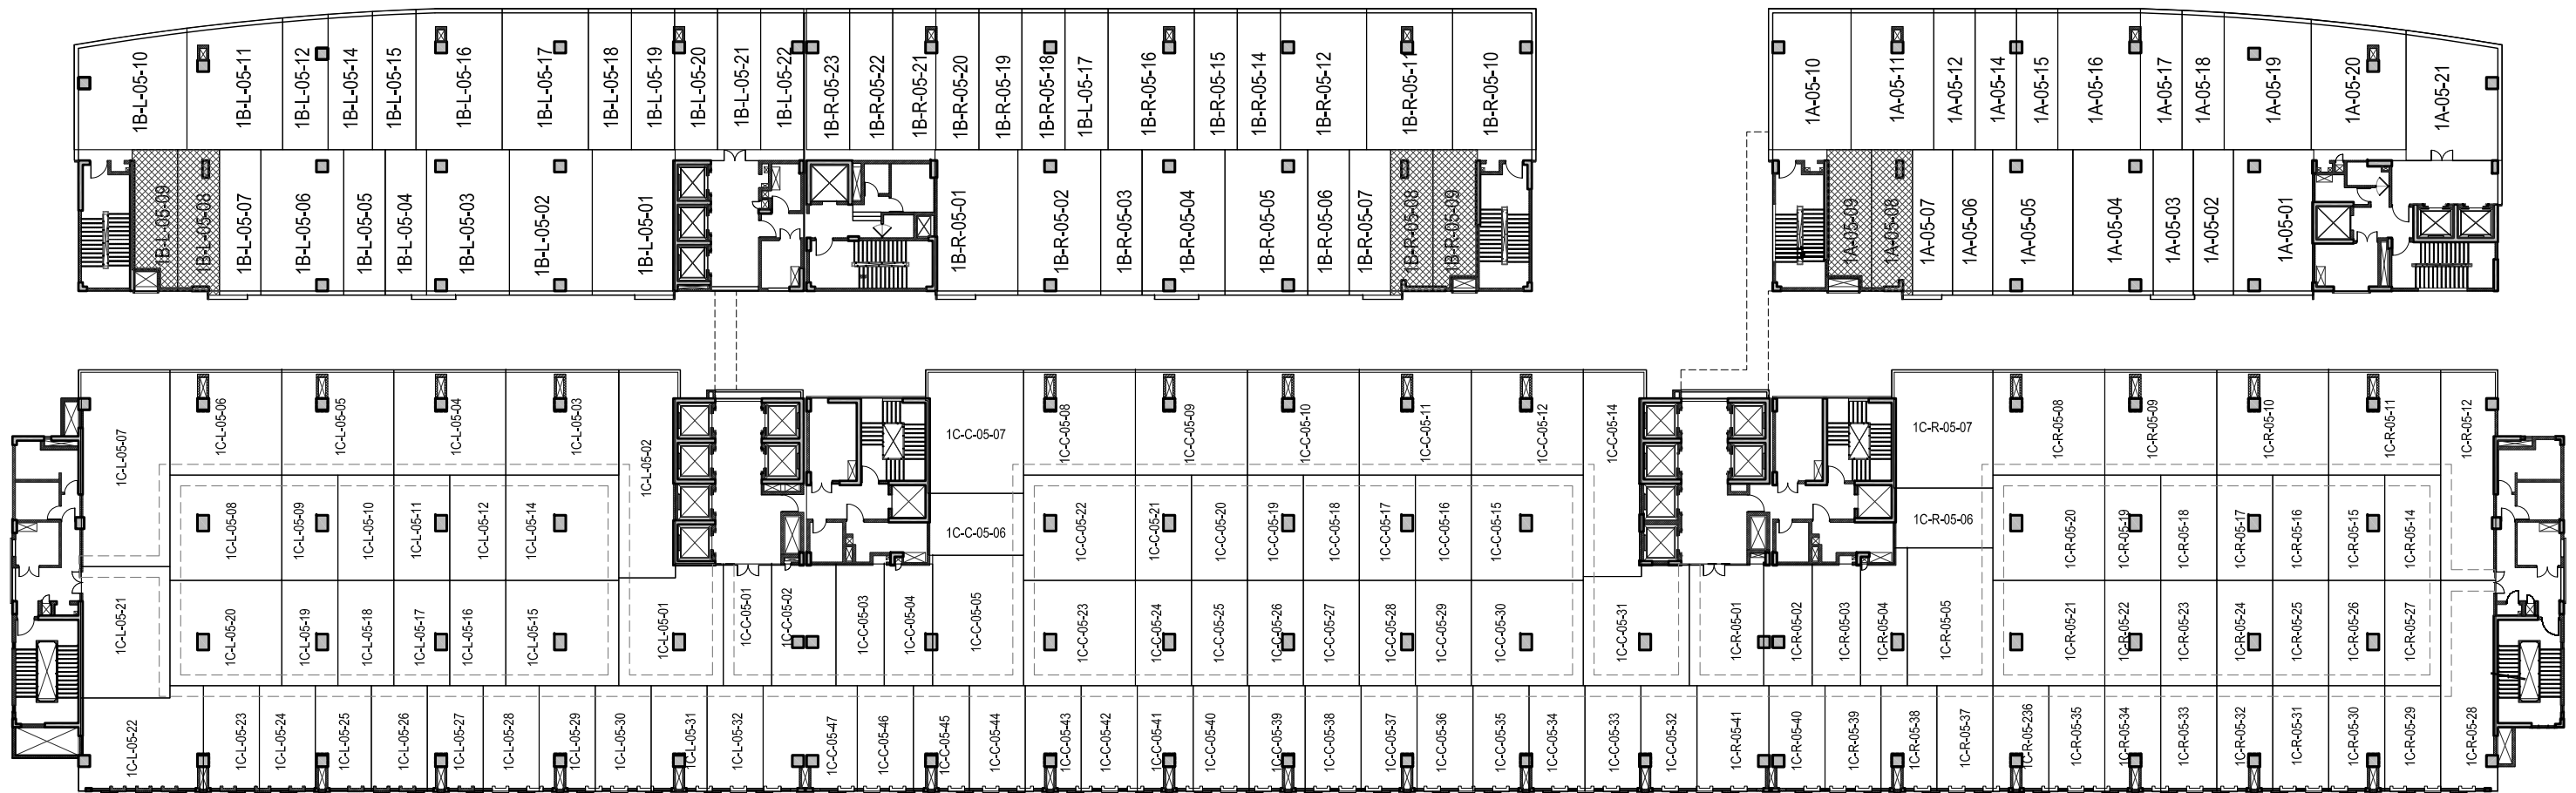

GROUND FLOOR PLAN

-All non-lockable units, demarcation of Unit shown is in this Layout plan will not exist at Site

TOWER ONE WTC NOIDA

Disclaimer: No claim is made as to the accuracy or authenticity of the content. All representations made are for illustrative purpose and are not intended to be exhaustive. Please refer to the booking application / agreement / other documents in totality for detailed terms and conditions.

SECOND FLOOR PLAN

-All non-lockable units, demarcation of Unit shown in this Layout plan will not exist at Site

TOWER ONE WTC NOIDA

Disclaimer: No claim is made as to the accuracy or authenticity of the content. All representations made are for illustrative purpose and are not intended to be exhaustive. Please refer to the booking application / agreement / other documents in totality for detailed terms and conditions.

THIRD FLOOR PLAN

-All non-lockable units, demarcation of Unit shown in this Layout plan will not exist at Site

TOWER ONE WTC NOIDA

Disclaimer: No claim is made as to the accuracy or authenticity of the content. All representations made are for illustrative purpose and are not intended to be exhaustive. Please refer to the booking application / agreement / other documents in totality for detailed terms and conditions.

FOURTH FLOOR PLAN

-All non-lockable units, demarcation of Unit shown in this Layout plan will not exist at Site

TOWER ONE WTC NOIDA

Disclaimer: No claim is made as to the accuracy or authenticity of the content. All representations made are for illustrative purpose and are not intended to be exhaustive. Please refer to the booking application / agreement / other documents in totality for detailed terms and conditions.