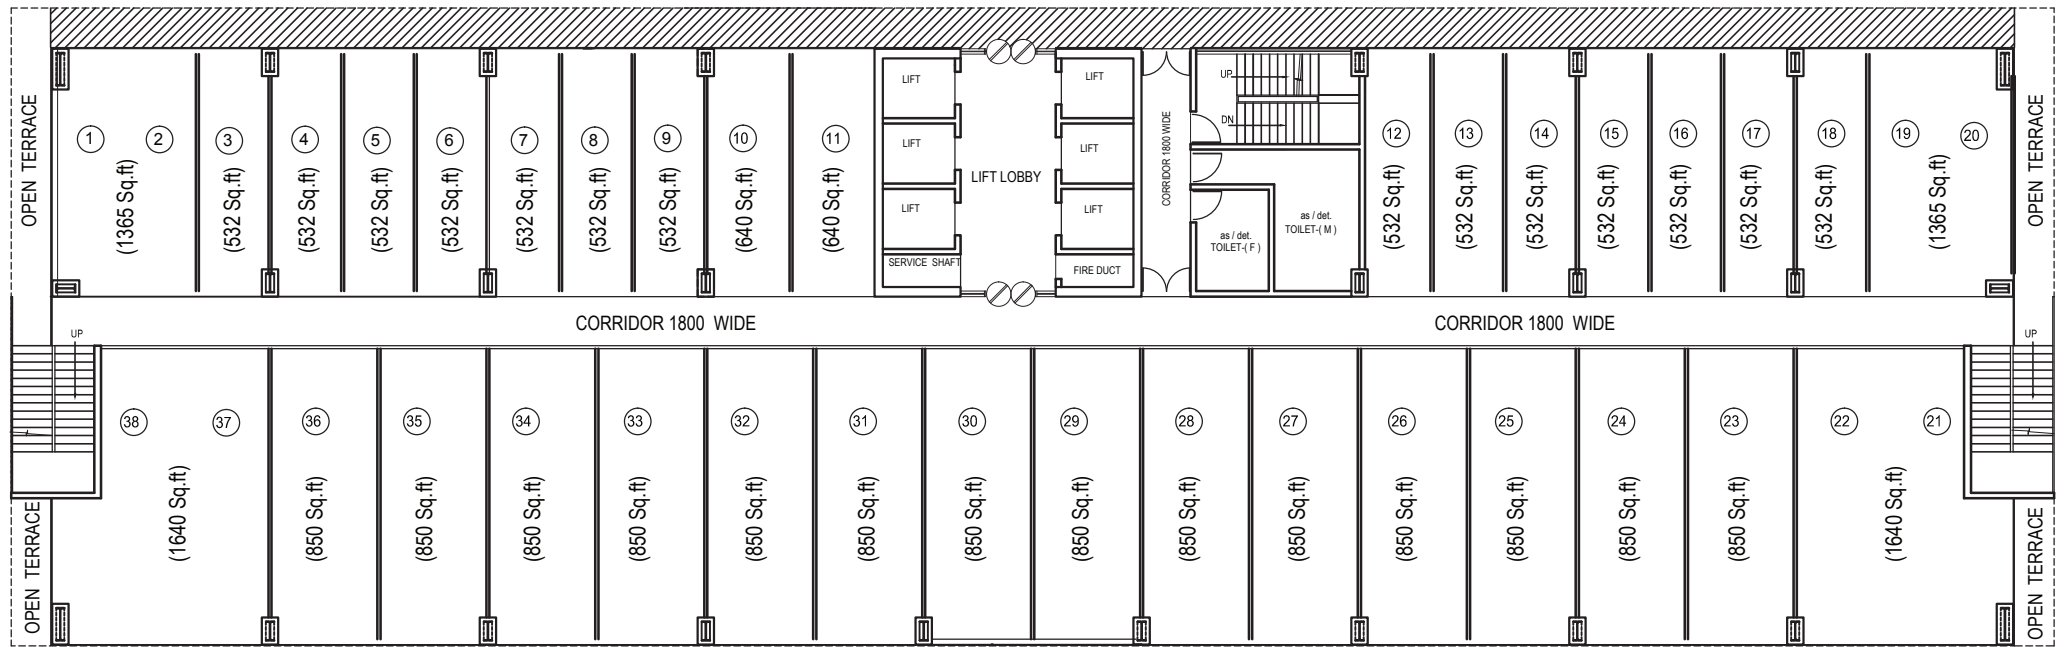

TYPICAL FLOOR PLAN

PLAZA FACING

TOWER B

MADE FOR LEADERS