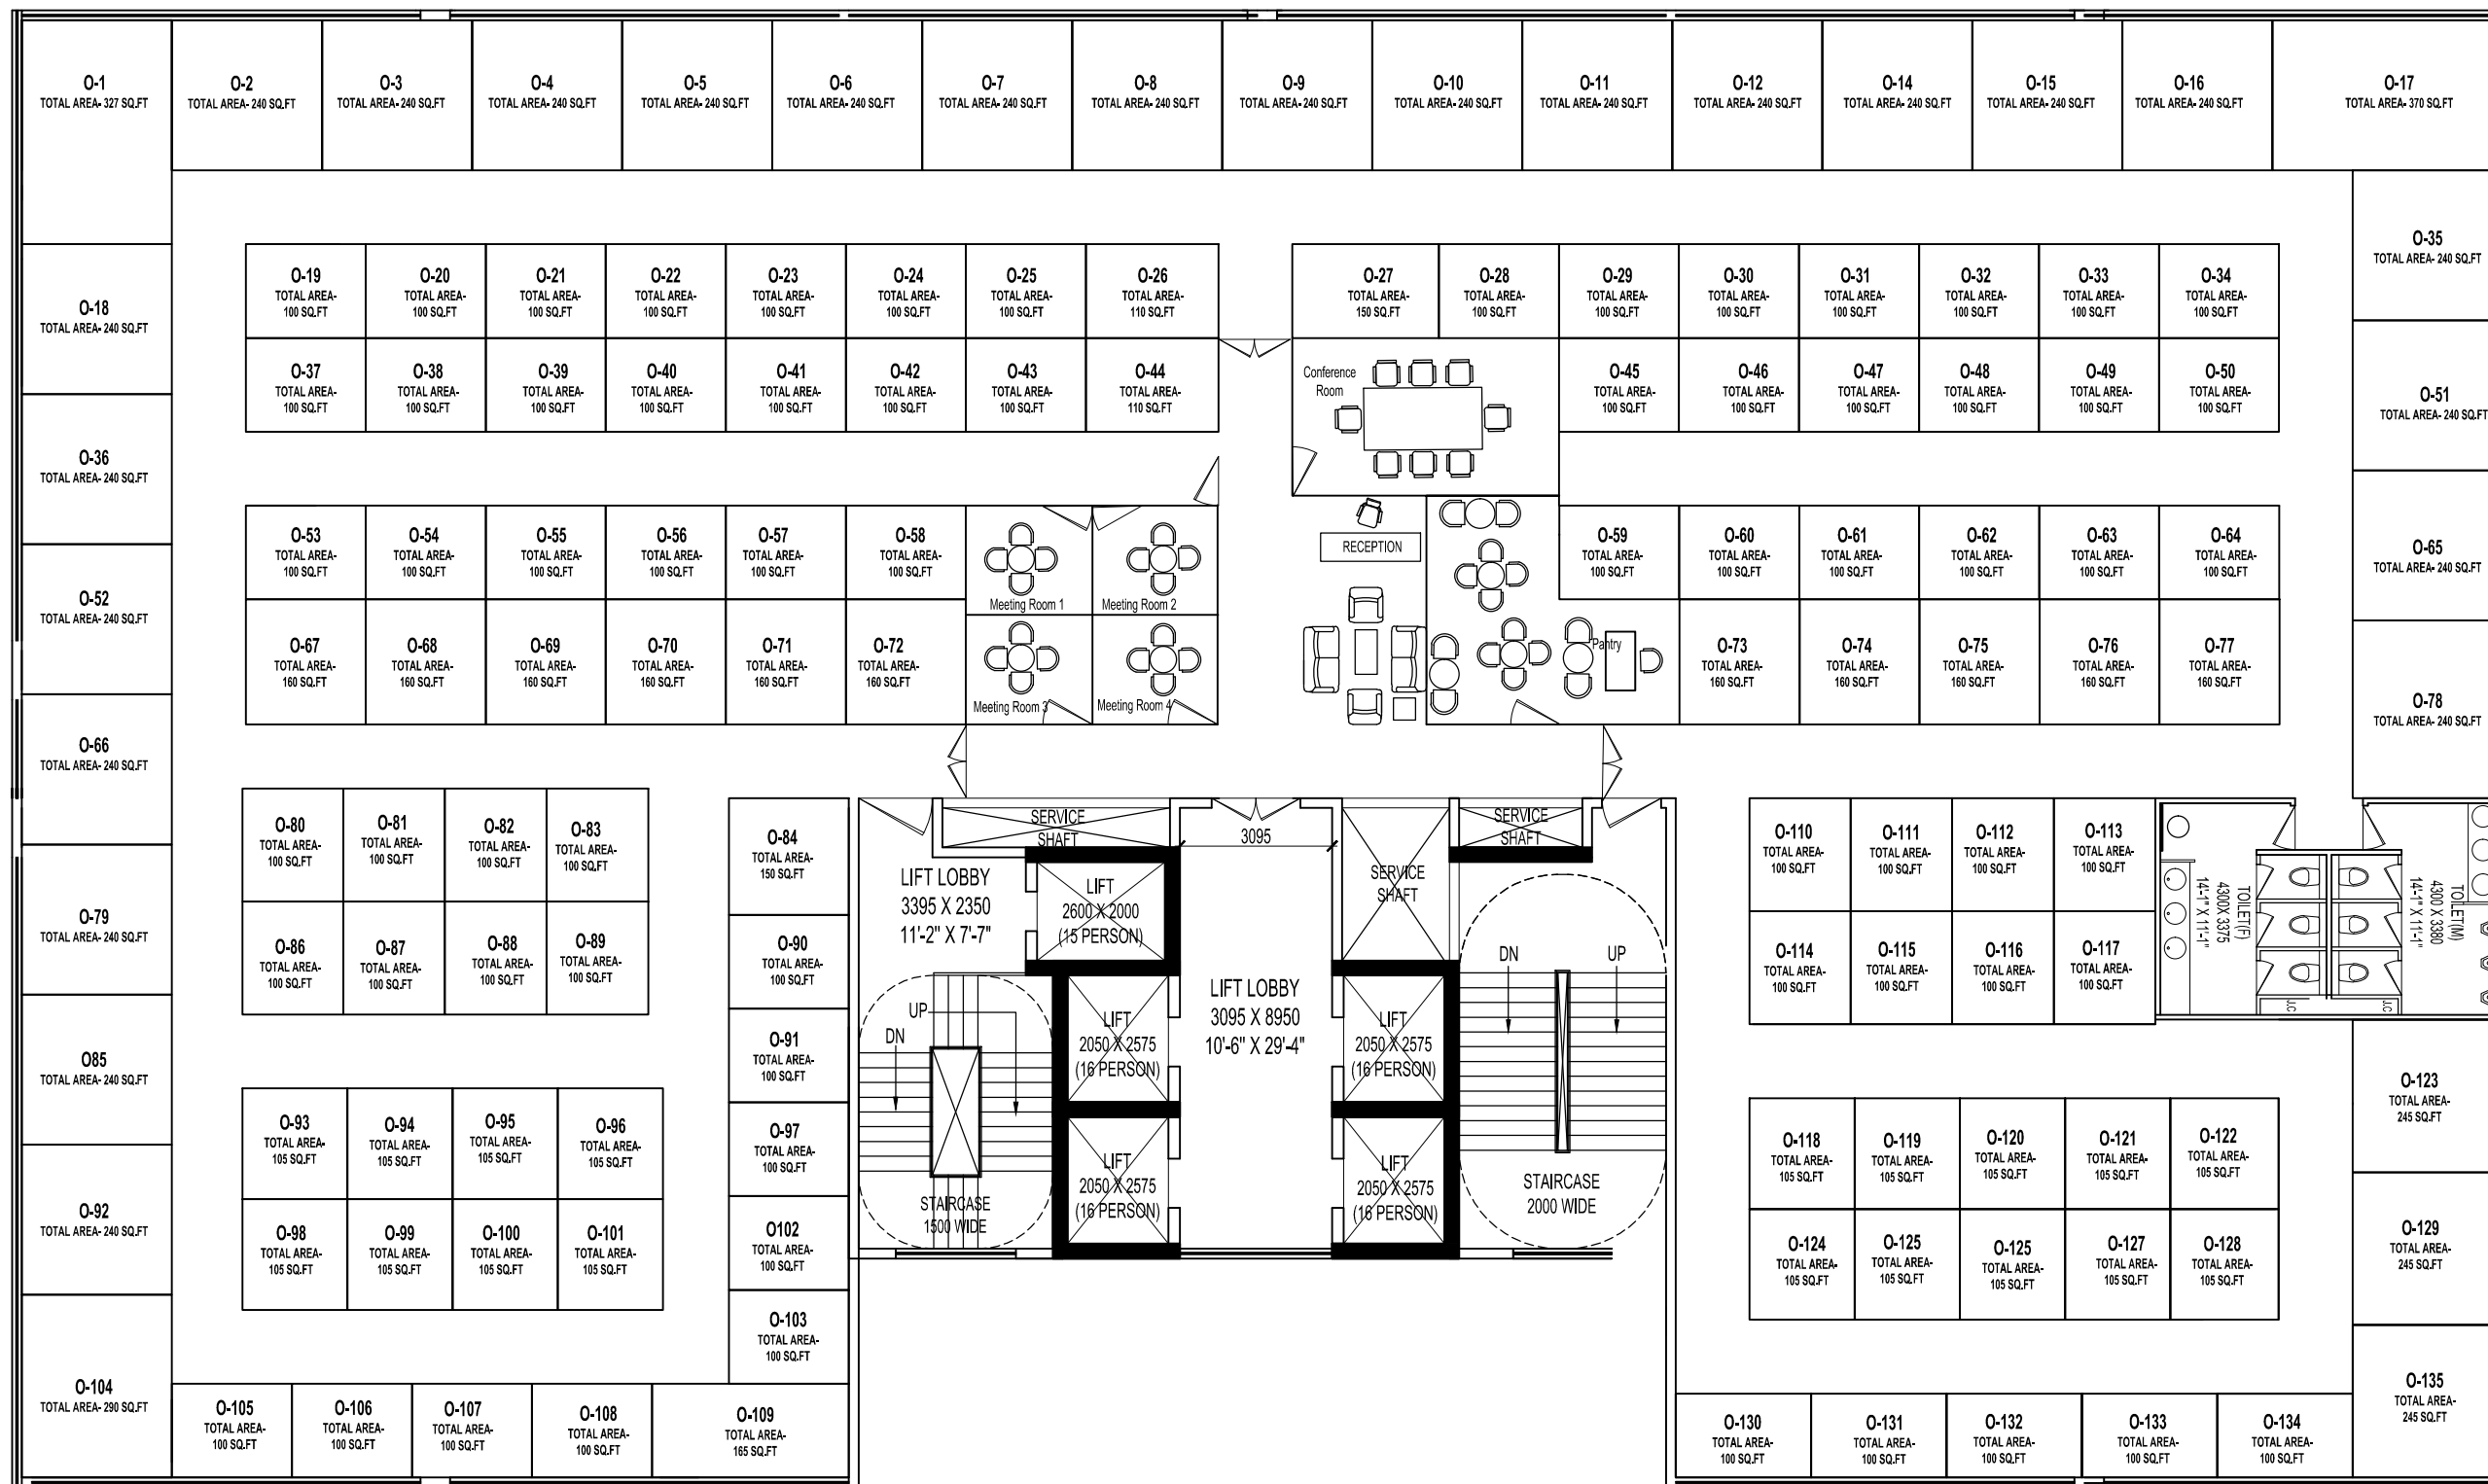

750mm WIDE
CHAJJA

PRODUCED BY AN AUTODESK EDUCATIONAL PRODUCT

PRODUCED BY AN AUTODESK EDUCATIONAL PRODUCT

750mm WIDE
CHAJJA

750mm WIDE
CHAJJA

TOWER-C
(TYPICAL FLOOR PLAN)